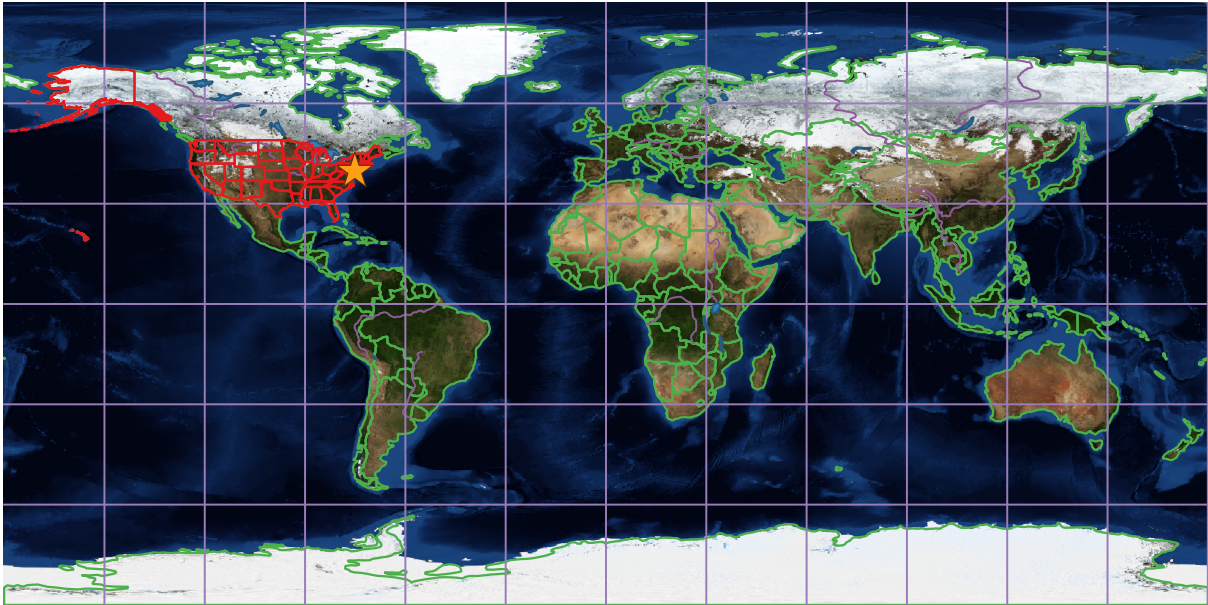

Reference Map and Thematic Population Map

Reference map of the world with NASA "Blue Marble" image and Country and US State outlines.

Thematic map of world population estimates by country & elevation