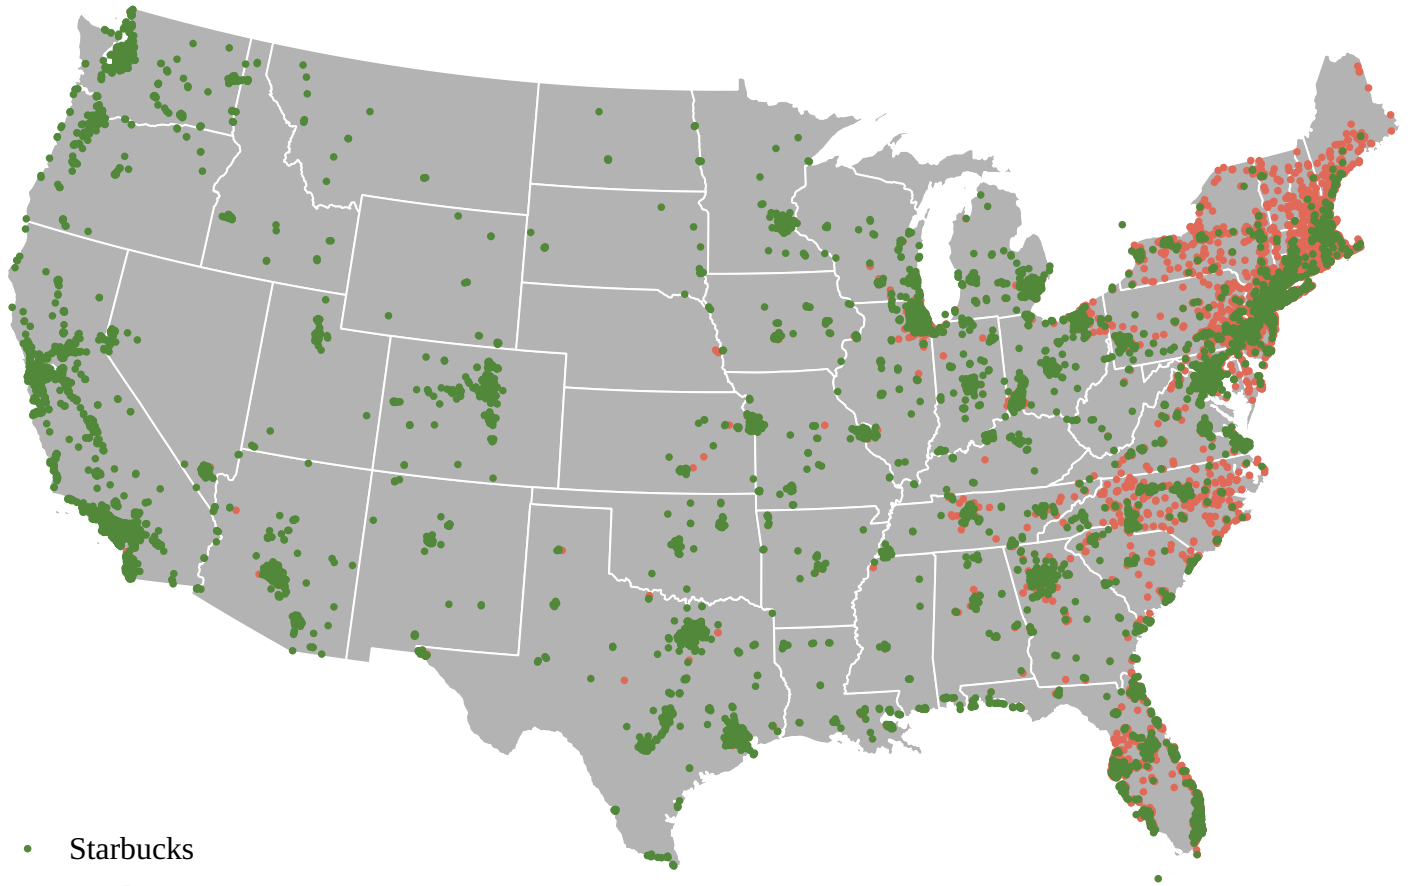

US Starbucks and Dunkin Donuts Locations

Aidan Sharpe
January 9, 2023

- Starbucks
- Dunkin' Donuts

Per State Count Comparison

- Many more Starbucks
- More Starbucks
- Slightly more Starbucks
- Slightly more Dunkin Donuts
- More Dunkin Donuts
- Many more Dunkin Donuts

Dunkin Donuts

- 1 - 100
- 100
- 500 - 1000.5
- 1000.5 - 1279

Starbucks

- 1 - 100
- 100 - 500
- 500 - 1000
- 1000 - 2315

People per cafe

- 5435 - 12722
- 12722 - 18005
- 18005 - 37710
- 37710 - 52273
- 52273 - 653818

Dunkin Donuts and Starbucks Fractions

- Starbucks
- Dunkin Donuts