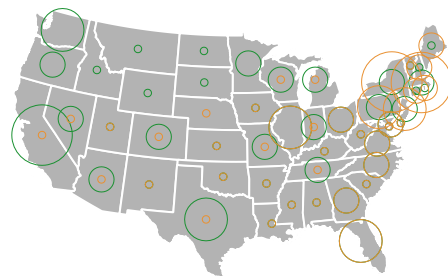

US Starbucks and Dunkin Donuts Locations

Aidan Sharpe
January 9, 2023

- Starbucks
- Dunkin' Donuts

Per State Count Comparison

- Many more Starbucks
- More Starbucks
- Slightly more Starbucks
- Slightly more Dunkin Donuts
- More Dunkin Donuts
- Many more Dunkin Donuts

Dunkin Donuts

- 1 - 100
- 100
- 500 - 1000.5
- 1000.5 - 1279

Starbucks

- 1 - 100
- 100 - 500
- 500 - 1000
- 1000 - 2315

People per cafe

- 5435 - 12722
- 12722 - 18005
- 18005 - 37710
- 37710 - 52273
- 52273 - 653818