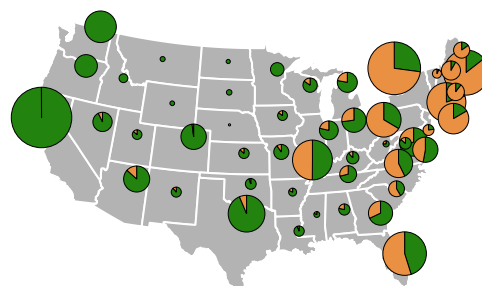

US Starbucks and Dunkin Donuts Locations

Aidan Sharpe
January 9, 2023

- Starbucks
- Dunkin' Donuts

Per State Count Comparison

- Many more Starbucks
- More Starbucks
- Slightly more Starbucks
- Slightly more Dunkin Donuts
- More Dunkin Donuts
- Many more Dunkin Donuts

Dunkin Donuts

- 1 - 100
- 100
- 500 - 1000.5
- 1000.5 - 1279

Starbucks

- 1 - 100
- 100 - 500
- 500 - 1000
- 1000 - 2315

People per cafe

- 5435 - 12722
- 12722 - 18005
- 18005 - 37710
- 37710 - 52273
- 52273 - 653818

Dunkin Donuts and Starbucks Fractions

- Starbucks
- Dunkin Donuts